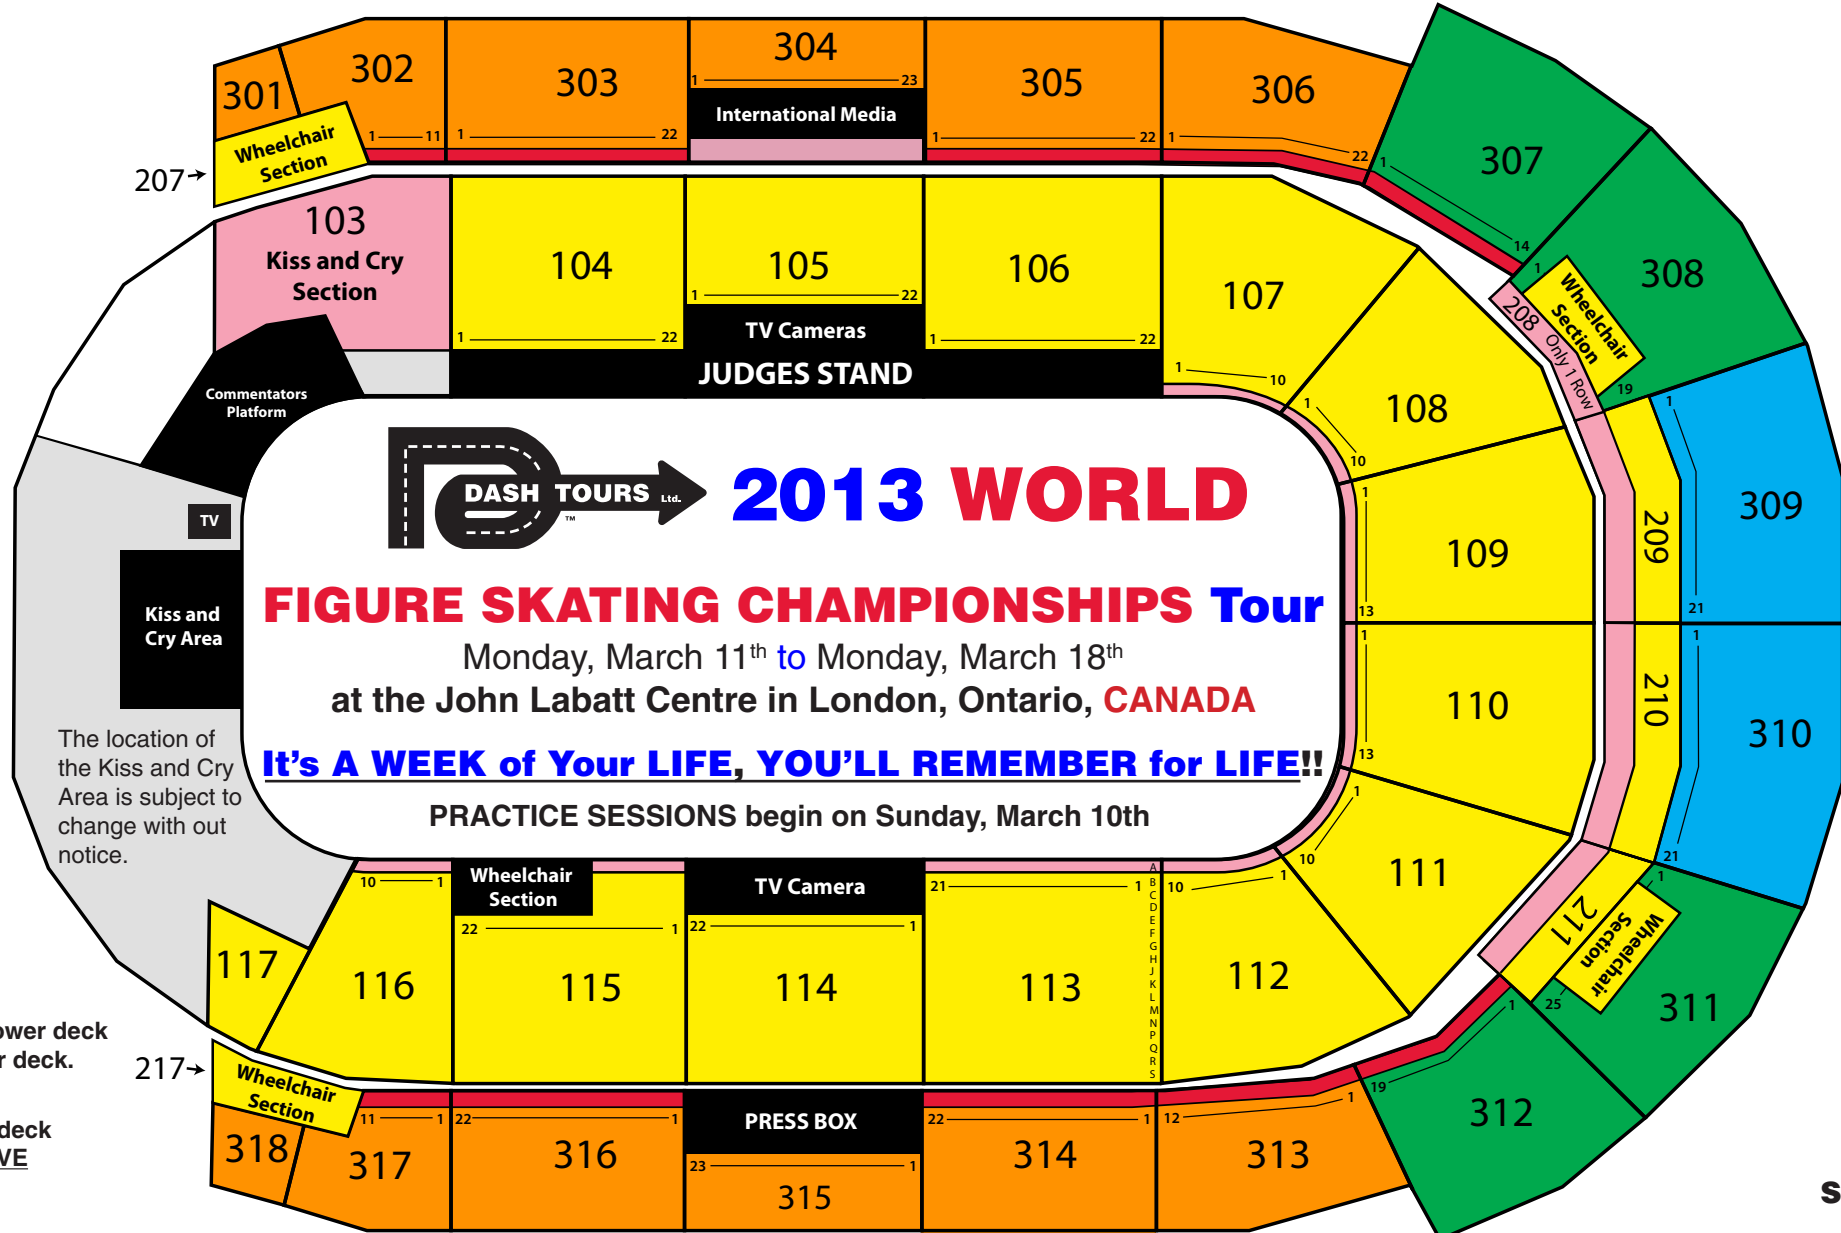

To reserve your **2013 WORLDS** packages, call

1-800-265-0000
ONE CALL and YOU'RE THERE

2013 World Figure Skating Championships Tour Hotels

CATEGORY	HOTEL NAME	INCLUDES BREAKFAST	ALL SUITE HOTELS	RESTAURANT/LOUNGE	INDOOR POOL	GYM	FRIDGE/MICROWAVE	DAILY PARKING RATES
BRONZE	Econolodge London 636 York Street **ONLY 10 BLOCKS TO THE ARENA**	CONT					Avail.	FREE
BRONZE	Quality Suites London 1120 Dearness Drive	HOT	●				●	FREE
SILVER	Days Inn London 1100 Wellington Road	HOT			●		●	FREE
GOLD or PLATINUM	Holiday Inn Express & Suites 374 Dundas Street **ONLY 4 BLOCKS TO THE ARENA**	HOT			●		●	9.00
GOLD or PLATINUM	Hampton Inn by Hilton London 840 Exeter Road	HOT		●	●		NO	FREE
GOLD or PLATINUM	London Hotel & Suites 855 Wellington Road	HOT	●	●	●		Fridge	FREE
GOLD or PLATINUM	Best Western Lamplighter Inn 591 Wellington Road	HOT		●	●	●	Avail.	FREE
GOLD or PLATINUM	Four Points by Sheraton 1150 Wellington Road	HOT		●	●	●	Fridge	FREE
PLATINUM VIP	Four Points by Sheraton 1150 Wellington Road (Deluxe Tower Jacuzzi Suites)	HOT		●	●	●	Fridge	FREE
PLATINUM VIP	Residence Inn by Marriott 383 Colborne Street **ONLY 5 BLOCKS TO THE ARENA**	HOT	●		●		●	10.00
PLATINUM VIP	London Executive Suites 362 Dundas Street **ONLY 4 BLOCKS TO THE ARENA**	NO	●				●	FREE

* All information is subject to change.

** Quality Suites, Days Inn & Four Points by Sheraton are walking distance to White Oaks Mall.

An **AUTHORIZED** Tour Operator for The **ISU WORLD FIGURE SKATING CHAMPIONSHIPS® 2013**

ISU **WORLD FIGURE SKATING CHAMPIONSHIPS™ 2013 LONDON CANADA**

The location of the Kiss and Cry Area is subject to change with out notice.

There are 17 rows in the lower deck and 9-12 rows in the upper deck.